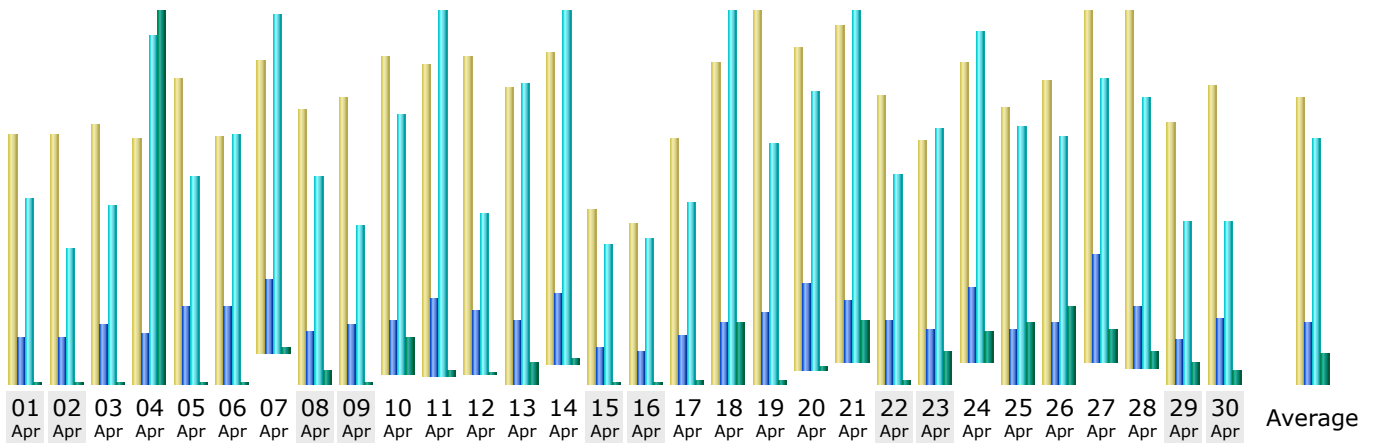

Last Update: 17 May 2017 - 07:06

Reported period: Apr 2017 OK

Summary

Reported period Month Apr 2017
First visit 01 Apr 2017 - 00:11
Last visit 30 Apr 2017 - 23:38

	Unique visitors	Number of visits	Pages	Hits	Bandwidth
Viewed traffic *	1,941	4,375 (2.25 visits/visitor)	6,753 (1.54 Pages/Visit)	26,766 (6.11 Hits/Visit)	15.13 GB (3626.95 KB/Visit)
Not viewed traffic *			6,850	18,104	1.69 GB

Days of month

Day	Number of visits	Pages	Hits	Bandwidth
01 Apr 2017	127	171	673	21.89 MB
02 Apr 2017	127	172	491	19.76 MB
03 Apr 2017	133	212	655	34.35 MB
04 Apr 2017	125	185	1,274	6.47 GB
05 Apr 2017	156	280	758	24.35 MB
06 Apr 2017	126	286	911	35.77 MB
07 Apr 2017	149	266	1,232	103.72 MB
08 Apr 2017	140	192	756	245.17 MB
09 Apr 2017	146	215	581	24.26 MB
10 Apr 2017	162	194	945	641.79 MB
11 Apr 2017	159	283	1,330	89.02 MB
12 Apr 2017	162	227	586	27.95 MB
13 Apr 2017	151	227	1,100	396.57 MB
14 Apr 2017	159	254	1,286	76.77 MB
15 Apr 2017	89	132	509	16.27 MB
16 Apr 2017	82	118	536	30.84 MB
17 Apr 2017	125	179	661	38.83 MB
18 Apr 2017	164	225	1,359	1.07 GB
19 Apr 2017	190	264	876	39.68 MB
20 Apr 2017	164	313	1,019	64.60 MB
21 Apr 2017	172	226	1,278	728.80 MB
22 Apr 2017	147	232	766	59.09 MB
23 Apr 2017	124	198	933	583.39 MB
24 Apr 2017	152	266	1,205	532.49 MB
25 Apr 2017	141	198	938	1.05 GB
26 Apr 2017	155	225	903	1.36 GB
27 Apr 2017	179	392	1,033	577.17 MB
28 Apr 2017	182	222	988	293.87 MB
29 Apr 2017	134	164	594	382.39 MB
30 Apr 2017	153	235	590	228.02 MB
Average	145	225	892	516.53 MB
Total	4,375	6,753	26,766	15.13 GB