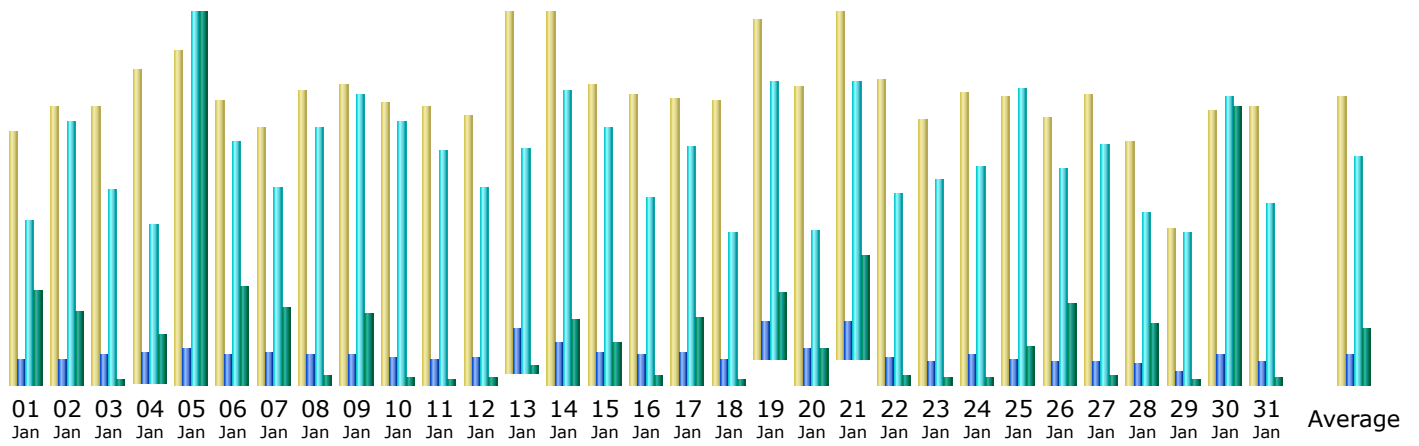

* Not viewed traffic includes traffic generated by robots, worms, or replies with special HTTP status codes.

Monthly history

Month	Unique visitors	Number of visits	Pages	Hits	Bandwidth
Jan 2017	2,269	5,347	7,498	58,313	24.39 GB
Feb 2017	1,750	3,448	5,419	40,834	7.73 GB
Mar 2017	0	0	0	0	0
Apr 2017	0	0	0	0	0
May 2017	0	0	0	0	0
Jun 2017	0	0	0	0	0
Jul 2017	0	0	0	0	0
Aug 2017	0	0	0	0	0
Sep 2017	0	0	0	0	0
Oct 2017	0	0	0	0	0
Nov 2017	0	0	0	0	0
Dec 2017	0	0	0	0	0
Total	4,019	8,795	12,917	99,147	32.12 GB

Days of month

Day	Unique visitors	Number of visits	Pages	Hits	Bandwidth
1	2,269	5,347	7,498	58,313	24.39 GB

Day	Number of visits	Pages	Hits	Bandwidth
01 Jan 2017	151	207	1,361	1.29 GB
02 Jan 2017	166	215	2,179	1.02 GB
03 Jan 2017	166	246	1,617	78.42 MB
04 Jan 2017	187	251	1,311	669.28 MB
05 Jan 2017	199	298	3,071	5.11 GB
06 Jan 2017	169	241	2,009	1.35 GB
07 Jan 2017	153	267	1,624	1.07 GB
08 Jan 2017	176	243	2,130	143.59 MB
09 Jan 2017	179	243	2,398	999.91 MB
10 Jan 2017	168	227	2,181	115.27 MB
11 Jan 2017	166	214	1,943	86.50 MB
12 Jan 2017	161	222	1,632	105.47 MB
13 Jan 2017	215	373	1,844	100.32 MB
14 Jan 2017	222	356	2,430	904.02 MB
15 Jan 2017	180	260	2,132	605.39 MB
16 Jan 2017	173	255	1,548	124.10 MB
17 Jan 2017	171	263	1,971	938.21 MB
18 Jan 2017	169	209	1,252	71.73 MB
19 Jan 2017	202	307	2,284	909.52 MB
20 Jan 2017	178	292	1,272	512.71 MB
21 Jan 2017	207	295	2,274	1.40 GB
22 Jan 2017	182	225	1,580	125.68 MB
23 Jan 2017	159	189	1,695	95.06 MB
24 Jan 2017	175	242	1,805	112.29 MB
25 Jan 2017	172	218	2,454	535.85 MB
26 Jan 2017	160	202	1,784	1.13 GB
27 Jan 2017	173	204	1,980	140.60 MB
28 Jan 2017	145	173	1,422	861.63 MB
29 Jan 2017	93	116	1,253	73.61 MB
30 Jan 2017	164	245	2,384	3.82 GB
31 Jan 2017	166	200	1,493	95.51 MB
Average	172	241	1,881	805.76 MB
Total	5,347	7,498	58,313	24.39 GB